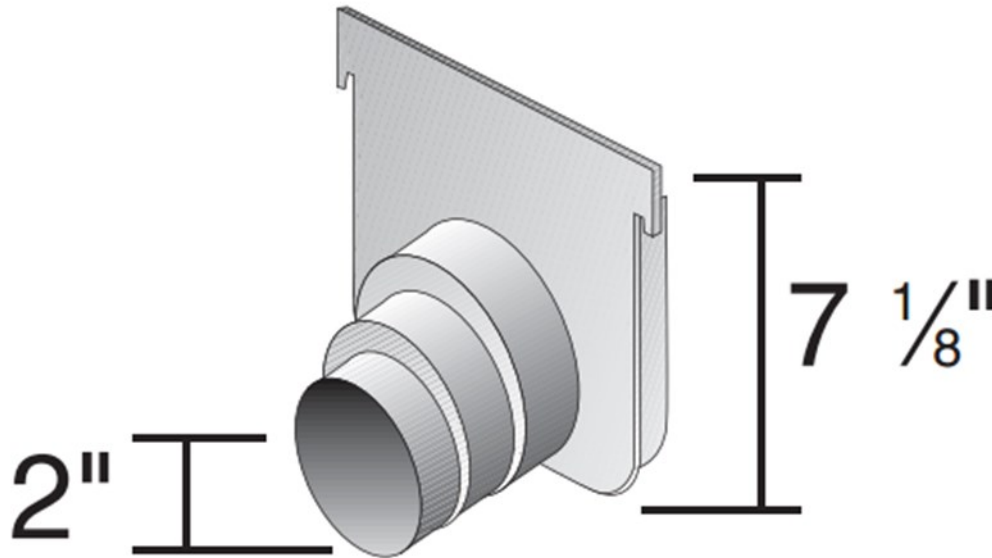

8" PRO SERIES DEEP PROFILE END CAP

Material: UV Protected High Impact PVC

Colors: Gray (834)

Weight: 0.51 lbs each

Use with 8" Shallow Profile Pro Series Channels

Fits: 3" & 4" Sewer and Drain fittings, 3" SDR-32.5 Class 125, &
SDR-41 Class 100 pipe, 4" SDR-41 Class 100 pipe